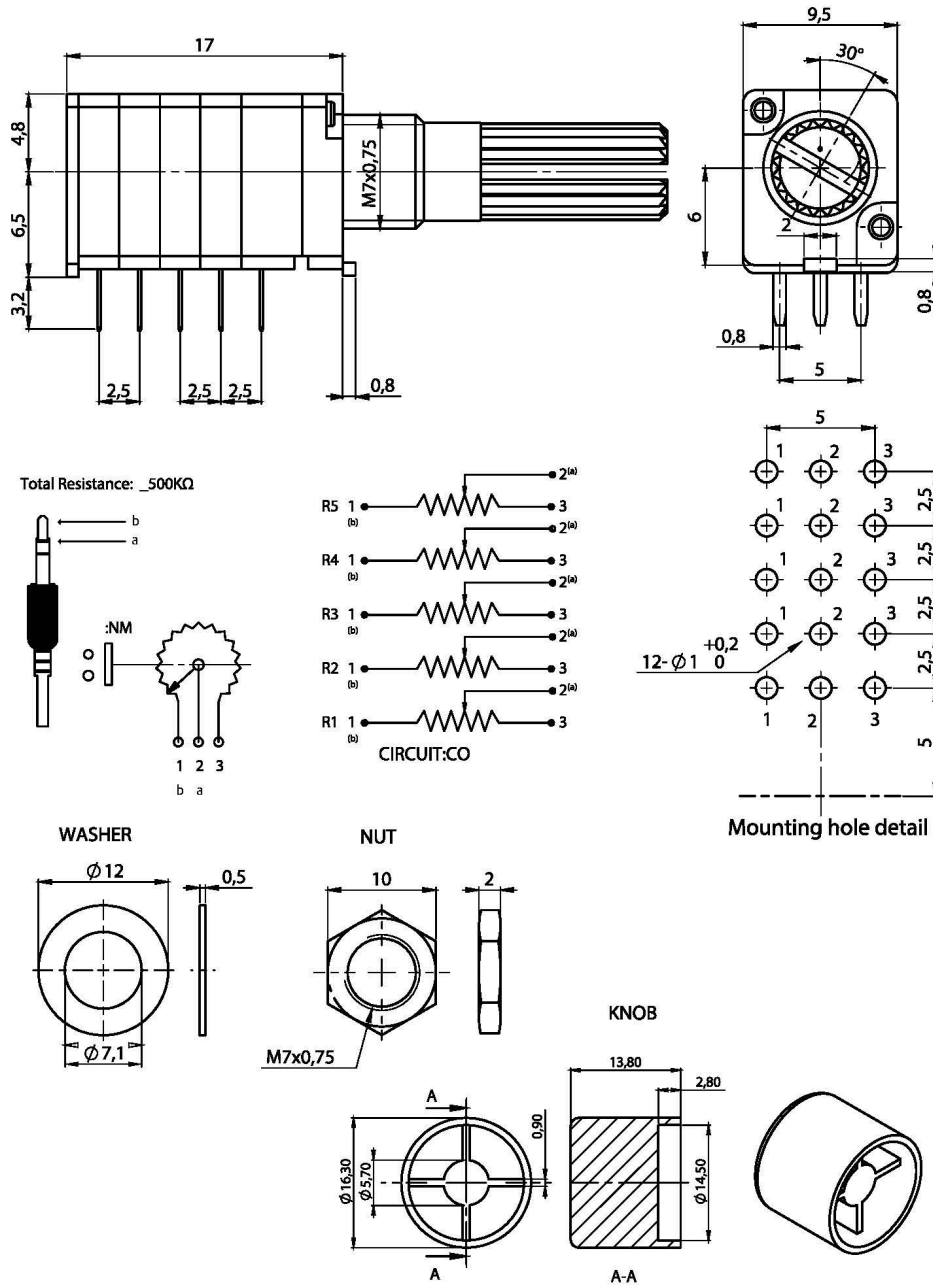

Model: DMK8

# External Multi-Dimmer - 16 Feet

**DMK8**