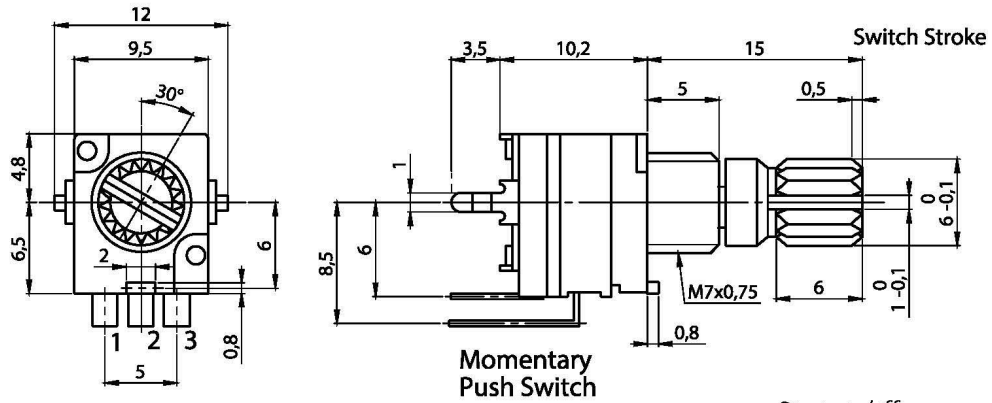

Model: DMK7

External Dimmer - 16 Feet

DMK7