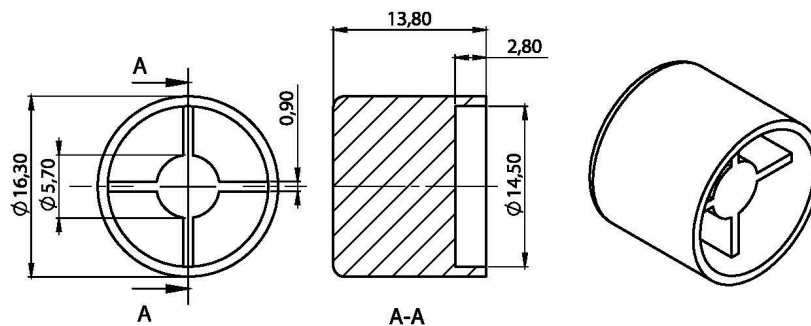

Model: DMK7

External Dimmer - 16 Feet

DMK7