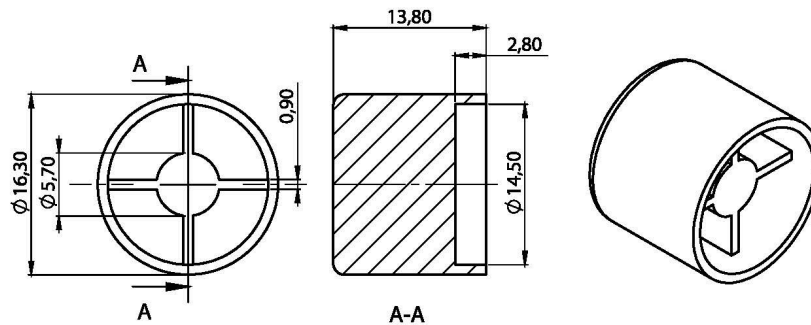

Model: DMK7

External Dimmer - 16 Feet

DMK7