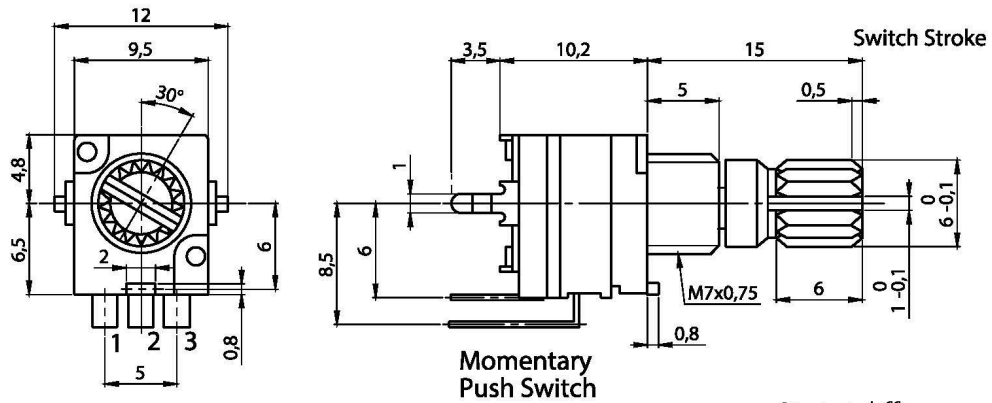

Model: DMK7

External Dimmer - 16 Feet

DMK7