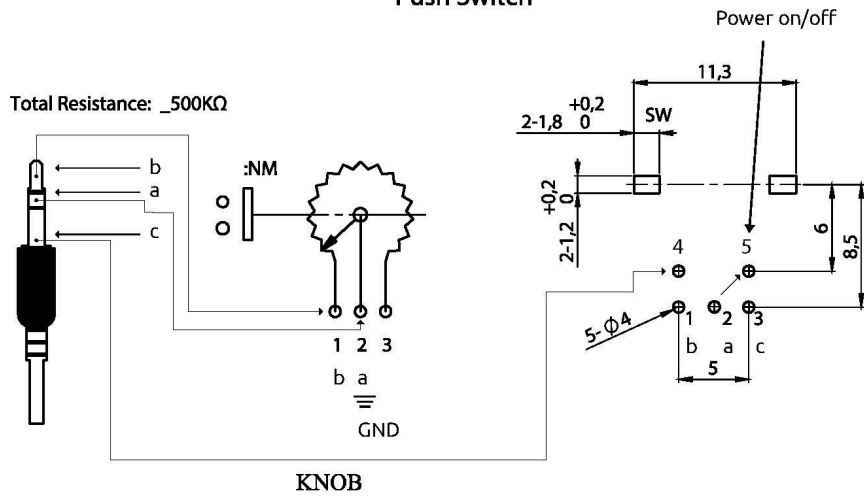

Model: DMK7

External Dimmer - 16 Feet

DMK7