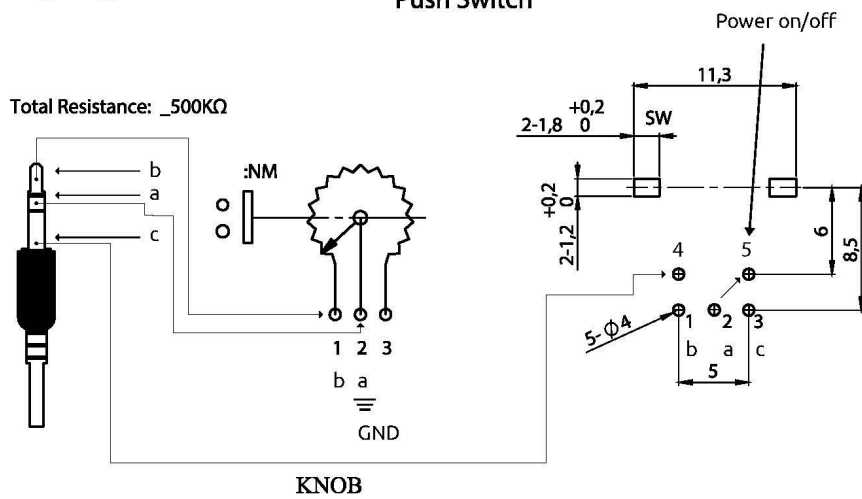

Model: DMK7

External Dimmer - 16 Feet

DMK7