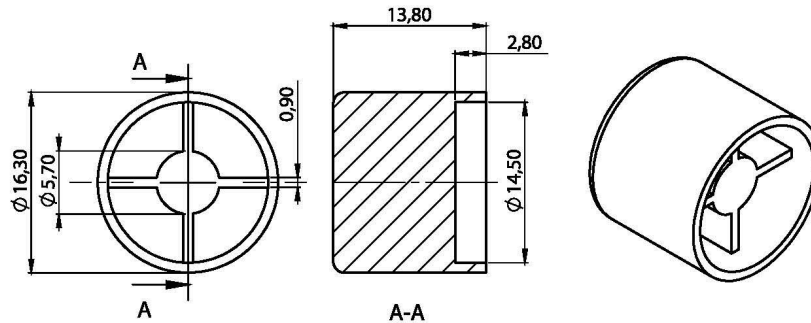

Model: DMK7

External Dimmer - 16 Feet

DMK7