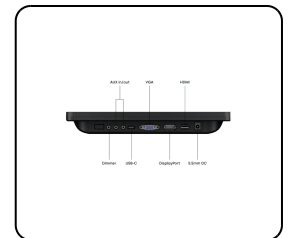

Model: 12TS7

12 Inch Touchscreen

This Full HD 12 inch touchscreen has a reliable multi-touch panel which ensures accurate operation. The 12TS7 provides crystal-clear image quality with excellent 178° viewing angles and is compatible with Windows, Mac & Linux operating systems. The touchscreen monitor is designed for professional applications and suitable for intensive use.

- ✓ Full HD multi-touch panel
- ✓ Input: HDMI, DisplayPort, USB-C, VGA
- ✓ Mounting: Wall, desktop
- ✓ External dimensions: 11.2 x 7.1 x 1.4 inches

General

Manufacturer	Beetronics
Product Line	Touchscreen Series
Product Name	12 Inch Touchscreen
Item Number	12TS7
Previous Model	12TS3
Product Type	Touchscreen
Warranty	2 Years
User Manual	Download PDF
Quickstart	Download PDF

Display Architecture

Aspect Ratio	16:9 (4:3 Adjustable)
Native Resolution	1920 x 1080
Pixels Per Inch	190 PPI
Diagonal Size	11.6 Inches (297 mm)
Panel Type	IPS-LCD
Backlight	LED
Surface	Tempered Glass
Supported Orientation	Landscape, Portrait, Face-up

Mechanical

Dimensions (Without Stand)	11.2 x 7.0 x 1.1 Inches
Active Area	10.2 x 5.6 Inches
Weight	1.5 lbs (2.4 lbs With Stand)
Color	Black

Mounting

Wall Mount	✔ VESA 75x75mm
Flush Mount	✔ Possible, no accessories available
Stand	✔ Adjustable and Detachable
Supported Mounting Orientations	Landscape, Portrait, Face-up