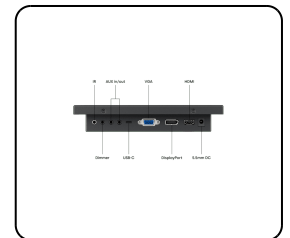

Model: 7TS7M

7 Inch Touchscreen Metal

This high resolution 7 inch touchscreen has a reliable multi-touch panel which ensures accurate operation. The 7TS7M delivers best-in-class picture quality with excellent 178° viewing angles and is compatible with Windows, Mac & Linux operating systems. The touchscreen monitor is designed for professional applications, easy to integrate and suitable for intensive use.

- ✓ High resolution multi-touch panel
- ✓ Input: HDMI, DisplayPort, USB-C, VGA
- ✓ Mounting: Flush, embedded, wall, desktop
- ✓ External dimensions: 7.1 x 4.8 x 1.6 inches

General

Manufacturer	Beetronics
Product Line	Touchscreen Series
Product Name	7 Inch Touchscreen Metal
Item Number	7TS7M
Previous Model	7TS4
Product Type	Touchscreen
Warranty	2 Years
User Manual	Download PDF
Quickstart	Download PDF

Display Architecture

Aspect Ratio	16:10 (16:9, 4:3 Adjustable)
Native Resolution	1280 x 800
Pixels Per Inch	217 PPI
Diagonal Size	7.0 Inches (179 mm)
Panel Type	IPS-LCD
Backlight	LED
Surface	Tempered Glass
Supported Orientation	Landscape, Portrait, Face-up

Mechanical

Dimensions (Without Stand)	7.1 x 4.8 x 1.6 Inches
Active Area	6.0 x 3.7 Inches
Weight	1.5 lbs (2.0 lbs With Stand)
Color	Black

Mounting

Wall Mount	✔ VESA 75x75mm
Flush Mount	✔ Mounting Strips Included
Stand	✔ Adjustable and Detachable
Supported Mounting Orientations	Landscape, Portrait, Face-up