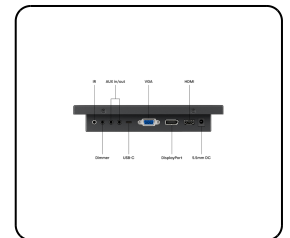

Model: 7TS7M

7 Inch Touchscreen Metal

This high resolution 7 inch touchscreen has a reliable multi-touch panel which ensures accurate operation. The 7TS7M delivers best-in-class picture quality with excellent 178° viewing angles and is compatible with Windows, Mac & Linux operating systems. The touchscreen monitor is designed for professional applications, easy to integrate and suitable for intensive use.

- ✓ High resolution multi-touch panel
- ✓ Input: HDMI, DisplayPort, USB-C, VGA
- ✓ Mounting: Flush, embedded, wall, desktop
- ✓ External dimensions: 7.1 x 4.8 x 1.6 inches

General

Manufacturer	Beetronics
Product Line	Touchscreen Series
Product Name	7 Inch Touchscreen Metal
Item Number	7TS7M
Previous Model	7TS4
Product Type	Touchscreen
Warranty	2 Years
User Manual	Download PDF
Quickstart	Download PDF

Display Architecture

Aspect Ratio	16:10 (16:9, 4:3 Adjustable)
Native Resolution	1280 x 800
Pixels Per Inch	217 PPI
Diagonal Size	7.0 Inches (179 mm)
Panel Type	IPS-LCD
Backlight	LED
Surface	Tempered Glass
Supported Orientation	Landscape, Portrait, Face-up

Mechanical

Dimensions (Without Stand)	7.1 x 4.8 x 1.6 Inches
Active Area	6.0 x 3.7 Inches
Weight	1.5 lbs (2.0 lbs With Stand)
Color	Black

Mounting

Wall Mount	✔ VESA 75x75mm
Flush Mount	✔ Mounting Strips Included
Stand	✔ Adjustable and Detachable
Supported Mounting Orientations	Landscape, Portrait, Face-up