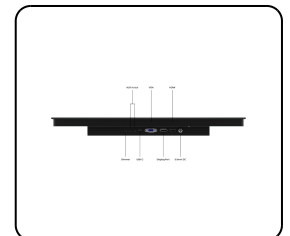

Model: 27HB9M/U1

27 Inch Touchscreen Metal (High-Brightness)

- ✓ High-brightness Full-HD multi-touch panel
- ✓ Input: HDMI, DisplayPort, USB-C, VGA
- ✓ Mounting: Flush, embedded, panel mount
- ✓ External dimensions: 26.1 x 15.8 x 2.0 inches

General

Manufacturer	Beetronics
Product Line	HB Touchscreen Series
Product Name	27 Inch Touchscreen Metal (High-Brightness)
Item Number	27HB9M/U1
Product Type	Touchscreen
Warranty	2 Years
User Manual	Download PDF
Quickstart	Download PDF

Display Architecture

Aspect Ratio	16:9 (4:3 Adjustable)
Native Resolution	1920 x 1080
Pixels Per Inch	82 PPI
Diagonal Size	27.0 Inches (687 mm)
Backlight	LED
Surface	Tempered Glass, Matte Finish
Supported Orientation	Landscape, Portrait, Face-up

Mechanical

Dimensions (Without Stand)	26.1 x 15.1 x 2.0 Inches
Active Area	23.6 x 13.3 Inches
Weight	20.1 lbs
Color	Black

Mounting

Wall Mount	✔ VESA 100x100mm
Flush Mount	✔ Panel Mount Accessories Included
Supported Mounting Orientations	Landscape, Portrait, Face-up