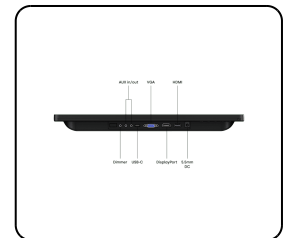

Model: 15TS7

15 Inch Touchscreen

This Full HD 15 inch touchscreen has a reliable multi-touch panel which ensures accurate operation. The 15TS7 provides crystal-clear image quality with excellent 178° viewing angles and is compatible with Windows, Mac & Linux operating systems. The touchscreen monitor is designed for professional applications and suitable for intensive use.

- ✓ Full HD multi-touch panel
- ✓ Input: HDMI, DisplayPort, USB-C, VGA
- ✓ Mounting: Wall, desktop
- ✓ External dimensions: 14.7 x 9.1 x 1.3 inches

General

Manufacturer	Beetronics
Product Line	Touchscreen Series
Product Name	15 Inch Touchscreen
Item Number	15TS7
Previous Model	15TS5
Product Type	Touchscreen
Warranty	2 Years
User Manual	Download PDF
Quickstart	Download PDF

Display Architecture

Aspect Ratio	16:9 (4:3 Adjustable)
Native Resolution	1920 x 1080
Pixels Per Inch	146 PPI
Diagonal Size	15.6 Inches (395 mm)
Panel Type	IPS-LCD
Backlight	LED
Surface	Tempered Glass
Supported Orientation	Landscape, Portrait, Face-up

Mechanical

Dimensions (Without Stand)	14.7 x 9.1 x 1.3 Inches
Active Area	13.5 x 7.6 Inches
Weight	2.6 lbs (4.0 lbs With Stand)
Color	Black

Mounting

Wall Mount	✔ VESA 75x75mm
Flush Mount	✔ Possible, no accessories available
Stand	✔ Adjustable and Detachable
Supported Mounting Orientations	Landscape, Portrait, Face-up