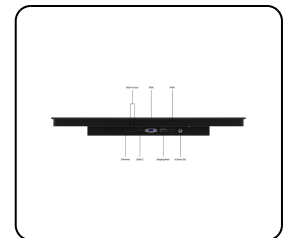

## 24 Inch Touchscreen Metal (High-Brightness)

- ✓ High-brightness Full-HD multi-touch panel
- ✓ Input: HDMI, DisplayPort, USB-C, VGA
- ✓ Mounting: Flush, embedded, panel mount
- ✓ External dimensions: 23.0 x 13.9 x 2.0 inches

## Display Architecture

Aspect Ratio	16:9 (4:3 Adjustable)
Native Resolution	1920 x 1080
Pixels Per Inch	93 PPI
Diagonal Size	23.8 Inches (607 mm)
Surface	Tempered Glass, Matte Finish
Supported Orientation	Landscape, Portrait, Face-up

## Mechanical

Dimensions (Without Stand)	23.0 x 13.9 x 2.0 Inches
Active Area	20.8 x 11.7 Inches
Weight	16.8 lbs
Color	Black