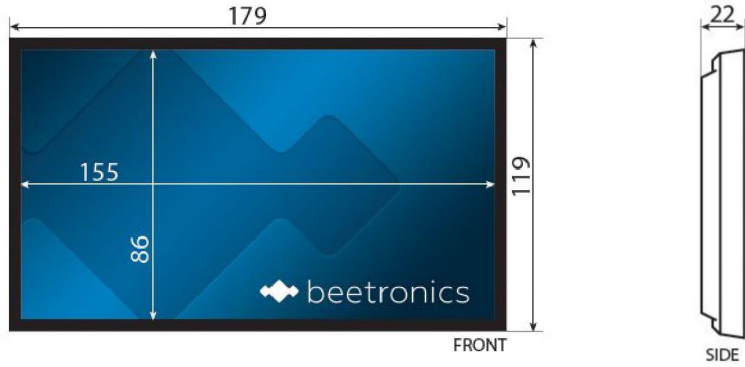

Display Architecture

Diagonal Size	7.0 Inches (178 mm)
Aspect Ratio	16:10 (16:9, 4:3 Adjustable)
Native Resolution	1280 x 800
Pixels Per Inch	215 PPI

Display Performance

Contrast	350:1
Viewing Angle	178° Horizontal, 178° Vertical
Supported Resolutions	1920 x 1080 (max), 640 x 480 (min)
Color Encoding System	PAL/NTSC/SECAM

Connectivity

HDMI	1x
VGA	1x
RCA Video	1x

Mechanical

Color	Black
-------	-------

Mounting

Wall Mount	✔ Montageframe inbegrepen
Flush Mount	✔ Montageframe inbegrepen
Stand	✔ Adjustable and Detachable

Monitor

Frame