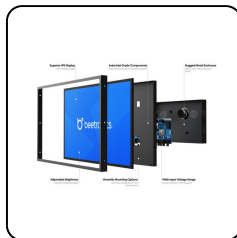

Model: 15SDI7M

15 Inch Monitor Metal SDI

This 15 inch Full HD monitor delivers best-in-class picture quality with excellent 178° viewing angles. The 15 inch monitor has a sturdy metal housing and is ideal for desktop, flush and wall mounting. The 15SDI7M can be easily connected to multiple HDMI, and SDI sources as well as daisy chained to other screens thanks to the inputs and outputs available.

- ✓ 1920 x 1080 resolution (Full HD)
- ✓ Input: HDMI (input & output), SDI (2x input & 2x output)
- ✓ Mounting: Flush, embedded, wall, desktop
- ✓ External dimensions: 15.2 x 9.5 x 1.6 inches

General

Manufacturer	Beetronics
Item number	15SDI7M
Product name	15 Inch Monitor Metal SDI
Warranty	2 years
User Manual	Download PDF
Quickstart	Download PDF

Panel

Diagonal size	15.6 inches (396 mm)
Panel type	IPS-LCD
Aspect ratio	16:9 (4:3 adjustable)
Response time	10 ms
MTBF	50K
Native resolution	1920 x 1080
Supported resolutions	1920 x 1080 (max), 640 x 480 (min)
Pixels per inch	146 PPI
Backlight	LED
Brightness	350 cd/m ²
Contrast	700:1
Color encoding system	PAL/NTSC/SECAM
Viewing angle	178° horizontal, 178° vertical

Connectivity

HDMI input	1x
HDMI output	1x
AUX input	1x
AUX output	1x
USB-A	1x integrated USB media player
SDI input (3G)	2x
SDI output	2x

Size & weight

Color	Black
Weight	5.3 lbs (7.0 lbs with stand)
Width	15.1 inches
Height	9.4 inches
Thickness	1.6 inches
Display dimensions	13.5 x 7.7 inches