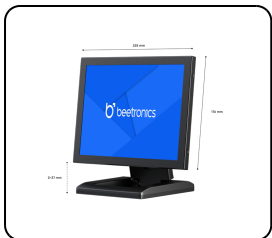

## 10 Inch Monitor Metal (4:3)

This 10 inch monitor has a matte IPS panel with a 4:3 aspect ratio. The monitor delivers a crisp image quality with excellent 178° viewing angles. The 10 inch monitor has a sturdy metal housing and is ideal for desktop, flush and wall mounting.

- ✓ 4:3 aspect ratio
- ✓ Input: HDMI, VGA, BNC, RCA
- ✓ Mounting: Flush, embedded, wall, desktop
- ✓ External dimensions: 8.9 x 6.9 x 1.4 inches

## Display Architecture

Diagonal Size	9.7 Inches (249 mm)
Aspect Ratio	4:3
Native Resolution	1024 x 768
Pixels Per Inch	132 PPI
Panel Type	IPS-LCD
Backlight	LED
Surface	Anti-Glare Hard Coating (3H)
Supported Orientation	Landscape, Portrait, Face-up

## Mechanical

Dimensions (Without Stand)	8.9 x 6.9 x 1.4 Inches
Image Size	7.8 x 5.9 Inches
Weight	2.2 lbs (3.1 lbs With Stand)
Color	Black