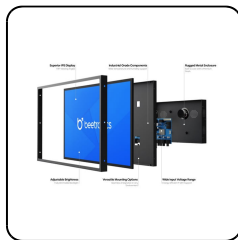

## 27 Inch Monitor Metal

This 27 inch Full HD monitor delivers best-in-class picture quality with excellent 178° viewing angles. The 27 inch monitor has a sturdy metal housing and is ideal for desktop, flush and wall mounting. The 27HD7M can be connected via HDMI, VGA, BNC or RCA connections.

- ✓ 1920 x 1080 resolution (Full HD)
- ✓ Input: HDMI, VGA, BNC, RCA
- ✓ Mounting: Flush, embedded, wall, desktop
- ✓ External dimensions: 24.8 x 14.8 x 1.6 inches

## Panel

Diagonal size	27.1 inches (688 mm)
Panel type	IPS-LCD
Aspect ratio	16:9 (4:3 adjustable)
Response time	10 ms
MTBF	50K
Native resolution	1920 x 1080
Supported resolutions	1920 x 1080 (max), 640 x 480 (min)
Pixels per inch	82 PPI
Backlight	LED
Brightness	300 cd/m <sup>2</sup>
Contrast	3000:1
Color encoding system	PAL/NTSC/SECAM
Viewing angle	178° horizontal, 178° vertical

## Features and functions

Audio	Integrated speakers
Key-lock	The control buttons can be blocked
Auto-on	Automatically powers on when it receives current or a signal
Dimmable	Adjustable backlight brightness
Mirroring	Teleprompter compatible. Image can be horizontally and vertically mirrored.
Orientation	Landscape, portrait, face-up
USB media player	The monitor is equipped with a built-in USB media player.