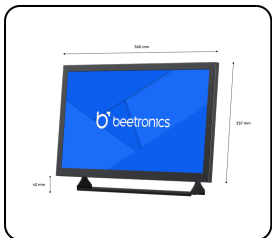

Model: 24HD7M

24 Inch Monitor Metal

This 24 inch Full HD monitor delivers best-in-class picture quality with excellent 178° viewing angles. The 24 inch monitor has a sturdy metal housing and is ideal for desktop, flush and wall mounting. The 24HD7M can be connected via HDMI, VGA, BNC or RCA connections.

- ✓ 1920 x 1080 resolution (Full HD)
- ✓ Input: HDMI, VGA, BNC, RCA
- ✓ Mounting: Flush, embedded, wall, desktop
- ✓ External dimensions: 22.1 x 13.3 x 1.6 inches

General

Manufacturer	Beetronics
Product Line	Monitor Series
Product Name	24 Inch Monitor Metal
Item Number	24HD7M
Product Type	Monitor
Warranty	2 Years
User Manual	Download PDF
Quickstart	Download PDF

Display Architecture

Diagonal Size	23.6 Inches (601 mm)
Aspect Ratio	16:9 (4:3 Adjustable)
Native Resolution	1920 x 1080
Pixels Per Inch	93 PPI
Panel Type	IPS-LCD
Backlight	LED
Surface	Anti-Glare Hard Coating (3H)
Supported Orientation	Landscape, Portrait, Face-up

Connectivity

HDMI	1x
VGA	1x
BNC (CVBS)	1x
RCA Video	1x
USB-A	1x Integrated USB Media Player
AUX Input (3.5mm)	1x
AUX Output (3.5 mm)	1x

Mechanical

Dimensions (Without Stand)	22.1 x 13.3 x 1.6 Inches
Image Size	20.6 x 11.6 Inches
Weight	11.2 lbs (13.4 lbs With Stand)
Color	Black
Thickness	1.6 Inches