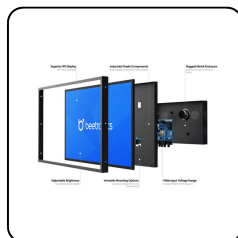

## 24 Inch Monitor Metal

This 24 inch Full HD monitor delivers best-in-class picture quality with excellent 178° viewing angles. The 24 inch monitor has a sturdy metal housing and is ideal for desktop, flush and wall mounting. The 24HD7M can be connected via HDMI, VGA, BNC or RCA connections.

- ✓ 1920 x 1080 resolution (Full HD)
- ✓ Input: HDMI, VGA, BNC and RCA
- ✓ Desktop, flush and wall mountable
- ✓ 22.1 x 13.3 x 1.7 inches

**General**

Manufacturer	Beetronics
Item number	24HD7M
Product name	24 Inch Monitor Metal
Warranty	2 years

**Panel**

Type	Matte, LED-IPS
Diagonal size	23.6 inches (601 mm)
Aspect ratio	16:9 (4:3 adjustable)
Native resolution	1920 x 1080
Supported resolutions	1920 x 1080 (max), 640 x 480 (min)
Pixels per inch	93 PPI
Viewing angle	178° horizontal, 178° vertical
Color encoding system	PAL/NTSC/SECAM
Brightness	250 cd/m <sup>2</sup>
Contrast	3000:1

#### Mounting

Wall mount	✔ VESA (100 mm)
Flush mount	✔ Mounting strips included
Stand	✔ Adjustable and detachable