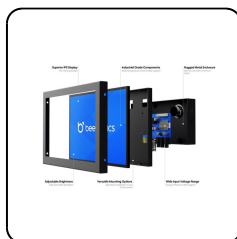

## 8 Inch Monitor Metal

This 8 inch metal monitor delivers best-in-class picture quality with excellent 178° viewing angles. The 8 inch monitor has a sturdy metal housing and is ideal for desktop, flush and wall mounting. The 8HD7M can be connected via HDMI, VGA, BNC or RCA connections.

- ✓ Excellent image quality (up to Full HD)
- ✓ Input: HDMI, VGA, BNC, RCA
- ✓ Mounting: Flush, embedded, wall, desktop
- ✓ External dimensions: 8.0 x 5.5 x 1.4 inches

## Panel

Diagonal size	8.2 inches (209 mm)
Panel type	IPS-LCD
Aspect ratio	16:10 (16:9, 4:3 adjustable)
Response time	10 ms
MTBF	50K
Native resolution	1280 x 800
Supported resolutions	1920 x 1200 (max), 640 x 480 (min)
Pixels per inch	184 PPI
Backlight	LED
Brightness	450 cd/m <sup>2</sup>
Contrast	800:1
Color encoding system	PAL/NTSC/SECAM
Viewing angle	178° horizontal, 178° vertical

## Features and functions

Audio	Integrated speakers
Key-lock	The control buttons can be blocked
Auto-on	Automatically powers on when it receives current or a signal
Dimmable	Adjustable backlight brightness
Mirroring	Teleprompter compatible. Image can be horizontally and vertically mirrored.
Orientation	Landscape, portrait, face-up
USB media player	The monitor is equipped with a built-in USB media player.