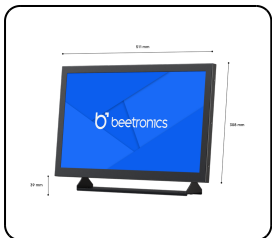

Model: 22HD7M

22 Inch Monitor Metal

This 22 inch Full HD monitor delivers best-in-class picture quality with excellent 178° viewing angles. The 22 inch monitor has a sturdy metal housing and is ideal for desktop, flush and wall mounting. The 22HD7M can be connected via HDMI, VGA, BNC or RCA connections.

- ✓ 1920 x 1080 resolution (Full HD)
- ✓ Input: HDMI, VGA, BNC, RCA
- ✓ Mounting: Flush, embedded, wall, desktop
- ✓ External dimensions: 20.1 x 12.1 x 1.6 inches

General

Manufacturer	Beetronics
Product Line	Monitor Series
Product Name	22 Inch Monitor Metal
Item Number	22HD7M
Previous Model	22HDM
Product Type	Monitor
Warranty	2 Years
User Manual	Download PDF
Quickstart	Download PDF

Display Architecture

Diagonal Size	21.6 Inches (549 mm)
Aspect Ratio	16:9 (4:3 Adjustable)
Native Resolution	1920 x 1080
Pixels Per Inch	102 PPI
Panel Type	IPS-LCD
Backlight	LED
Surface	Anti-Glare Hard Coating (3H)
Supported Orientation	Landscape, Portrait, Face-up

Connectivity

HDMI	1x
VGA	1x
BNC (CVBS)	1x
RCA Video	1x
USB-A	1x Integrated USB Media Player
AUX Input (3.5mm)	1x
AUX Output (3.5 mm)	1x

Mechanical

Dimensions (Without Stand)	20.1 x 12.1 x 1.6 Inches
Image Size	18.8 x 10.6 Inches
Weight	9.5 lbs (11.5 lbs With Stand)
Color	Black
Thickness	1.6 Inches